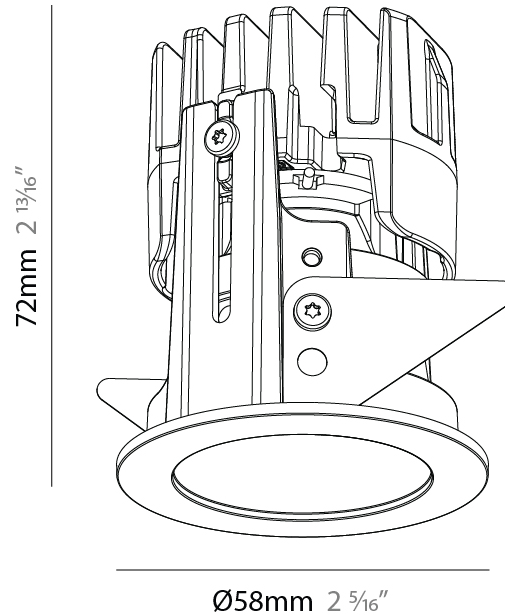

GENERAL

Series: Oiko Pro Slim
Partner: Prolicht
Division: Architectural
Installation: Recessed
Product Type: Downlight
Mounting Location: Ceiling
Light Distribution: Downlight

PHYSICAL

Aperture Sizes - Downlights: 1"
Shape: Round
Diameter (mm): 58
Diameter (in): 2 5/16
Height (mm): 71
Height (in): 2 13/16
Ceiling Thickness (mm): 10
Ceiling Thickness (in): 3/8
Min. Recessing Depth (mm): 80
Min. Recessing Depth (in): 3 1/4
Fixture Finish: SSR / BKV / CWI / CRY / HAB / UFT / ITA / RUA / FTG / MYG / LOD / PUS / FRO / FUP / KIA / POP / BLS / SPG / MEY / GOH / CHC / COM / ABZ / JAG / OBR / MOS / ROR
Fixture Material: Aluminum Die Cast
Cut-out Measurements: Dia. 50MM / 1 15/16"

ELECTRICAL

Lamp Type: LED (Zhaga Standard)
Input Wattage (W): 8.1
Total Output Wattage (W): 7.3
Dimming: Tri-Mode (Non-Dimming and Phase Dimming (120Vac only) and 0-10V Dimming)
Driver Included: No
Driver Location: Remote
Driver Type: Constant Current - Universal
Driver Class: Class 2
Input Voltage (V): 120 - 277
Constant Current (MA): 200

LED

Number of LEDs: 1
Color Temperature (°K): 2700 / 3000 / 4000
Max. Delivered Lumen (lm): 345 / 367 / 385
Nominal Lumen (lm): 596 / 634 / 664
CRI: >90 CRI
Lamp Life (hrs): 50000

OPTICAL

Beam Angle: 14
Adjustability: Fixed

RATINGS AND CERTIFICATIONS

Certified By: Certified for North American Standards
IP rating: IP40