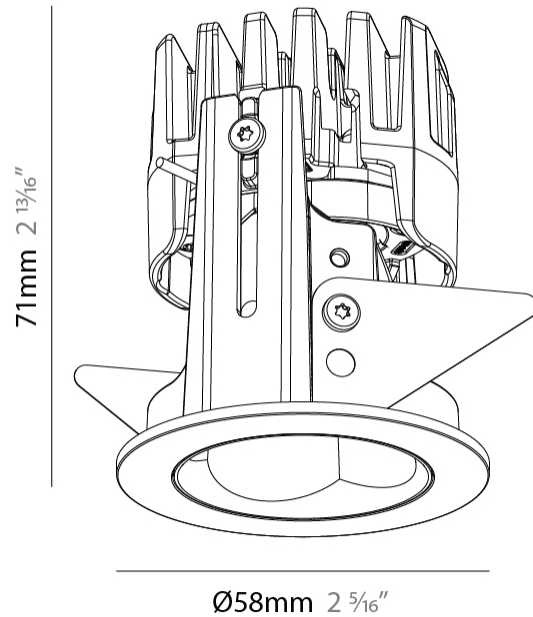

GENERAL

Series: Oiko Pro Slim
Partner: Prolicht
Division: Architectural
Installation: Recessed
Product Type: Downlight
Mounting Location: Ceiling
Light Distribution: Downlight

PHYSICAL

Aperture Sizes - Downlights: 1"
Shape: Round
Diameter (mm): 58
Diameter (in): 2 5/16
Height (mm): 71
Height (in): 2 13/16
Ceiling Thickness (mm): 10
Ceiling Thickness (in): 3/8
Min. Recessing Depth (mm): 80
Min. Recessing Depth (in): 3 1/4
Fixture Finish: [SSR / BKV / CWI / CRY / HAB / UFT / ITA / RUA / FTG / MYG / LOD / PUS / FRO / FUP / KIA / POP / BLS / SPG / MEY / GOH / CHC / COM / ABZ / JAG / OBR / MOS / ROR](#)
Fixture Material: Aluminum Die Cast
Cut-out Measurements: Dia. 50MM / 1 15/16"

ELECTRICAL

Lamp Type: LED (Zhaga Standard)
Input Wattage (W): 11
Total Output Wattage (W): 10
Dimming: Tri-Mode (Non-Dimming and Phase Dimming (120Vac only) and 0-10V Dimming)
Driver Included: No
Driver Location: Remote
Driver Type: Constant Current - Universal
Driver Class: Class 2
Input Voltage (V): 120 - 277
Constant Current (MA): 250

LED

Number of LEDs: 1
Color Temperature (°K): [2700 / 3000 / 4000](#)
Max. Delivered Lumen (lm): 1045 / 1049 / 1099 / 1109
Nominal Lumen (lm): 1263 / 1268 / 1329 / 1341
CRI: >90 CRI
Lamp Life (hrs): 50000

OPTICAL

Beam Angle: 34
Adjustability: Fixed

RATINGS AND CERTIFICATIONS

Certified By: Certified for North American Standards
IP rating: IP20