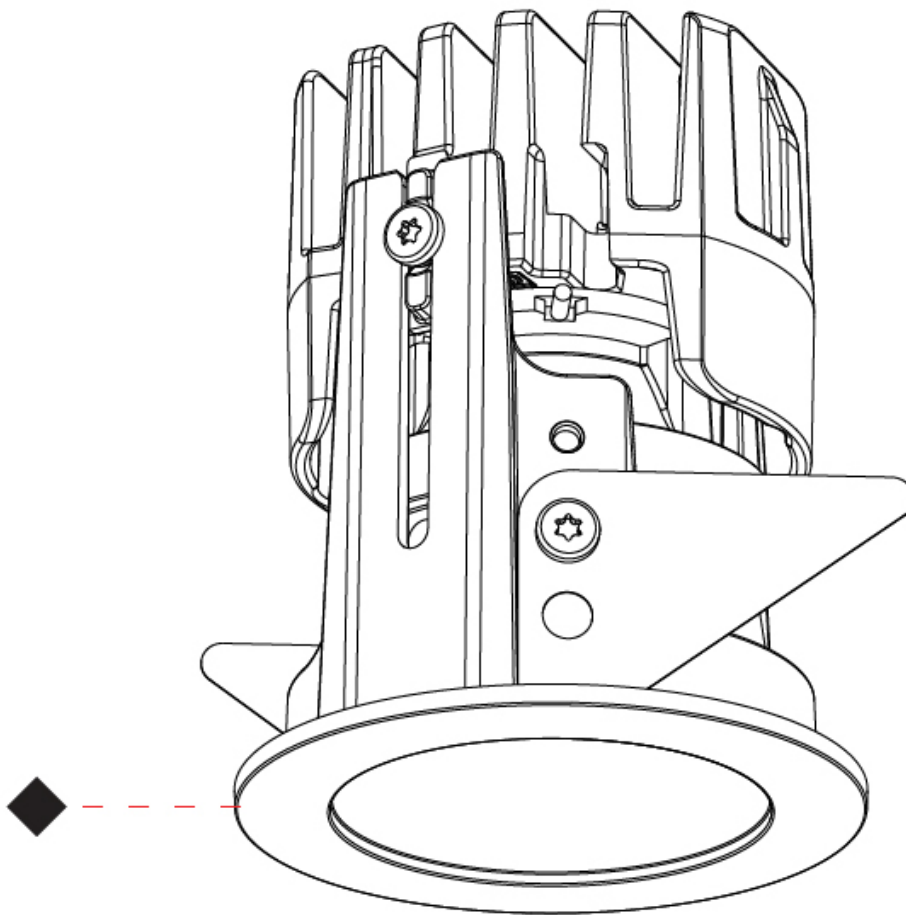

OIKO PRO SLIM RECESSED

A350089-

PROJECT _____

TYPE _____

SPECIFIER _____

QUANTITY _____

DATE _____

A